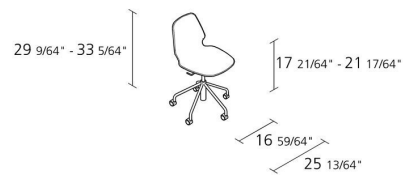

## SELINUNTE STUDIO / 538

*Alfredo Häberli*

Height adjustable chair on soft (or hard \*\*\*) castors, with 5-star swivel base in stove enamelled steel; seat and back in solid plastic material.\*\*\* on request

0,409

Volume in m<sup>3</sup>

9

Gross weight in Kg