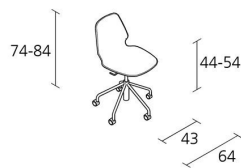

## SELINUNTE STUDIO / 538

*Alfredo Häberli*

Height adjustable chair on soft (or hard \*\*\*) castors, with 5-star swivel base in stove enamelled steel; seat and back in solid plastic material.\*\*\* on request