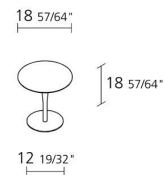

Alias

ATLAS TABLE / A

Jasper Morrison

Small table with round base (thickness 8 mm) and leg in stove enamelled steel.

Top:

-aluminium top faced with laminate, th. 6 mm

- Full Color plywood, th. 12 mm- marble, th. 10 mm (smooth finish with water-repellent and stain-resistant treatment)

ON REQUEST: also available in aluminum maple veneered, bleached oak, canaletto walnut
th. 6 mm

INFORMATION

3

Boxes number

1

Max number pieces
per a box

0,095

Volume in m³

10,40

Gross weight in Kg

FINISHES ATLAS TABLE / A

STOVE ENAMELLED STEEL

ALUMINIUM & STEEL

LAMINATE

FULL COLOR

STOVE ENAMELLED FULL COLOR