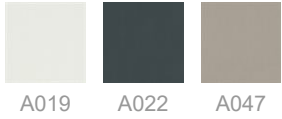

ON REQUEST: also available in aluminum maple veneered, bleached oak, canaletto walnut
th. 6 mm

INFORMATION

3

Boxes number

1

Max number pieces
per a box

0,095

Volume in m³

10,40

Gross weight in Kg

FINISHES ATLAS TABLE / A

STOVE ENAMELLED STEEL

ALUMINIUM & STEEL

LAMINATE

FULL COLOR

STOVE ENAMELLED FULL COLOR