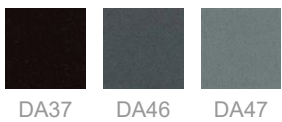

KVADRAT® DIVINA