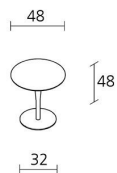

Alias

ATLAS TABLE / A

Jasper Morrison

Small table with round base (thickness 8 mm) and leg in stove enamelled steel.

Top:

-aluminium top faced with laminate, th. 6 mm

- Full Color plywood, th. 12 mm- marble, th. 10 mm (smooth finish with water-repellent and stain-resistant treatment)

ON REQUEST: also available in aluminum maple veneered, bleached oak, canaletto walnut
th. 6 mm

INFORMATION

3

Boxes number

1

Max number pieces
per a box

0,095

Volume in m³

10,40

Gross weight in Kg

FINISHES ATLAS TABLE / A

STOVE ENAMELLED STEEL

ALUMINIUM & STEEL

LAMINATE

FULL COLOR

STOVE ENAMELLED FULL COLOR