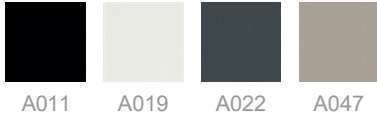

ON REQUEST: also available in aluminum maple veneered, bleached oak, canaletto walnut
th. 6 mm

INFORMATION

3

Boxes number

1

Max number pieces
per a box

0,095

Volume in m³

10,40

Gross weight in Kg

FINISHES ATLAS TABLE / A

STOVE ENAMELLED STEEL

ALUMINIUM & STEEL

LAMINATE

FULL COLOR

STOVE ENAMELLED FULL COLOR