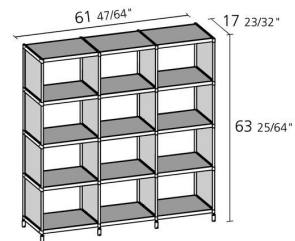

Alias

LIB005 / SEC

Alfredo Häberli

Model a/b: Bookshelf with structure in extruded aluminium profiles, shelves in stove enamelled metal, lateral panels in methacrylate. Model c: Bookshelf with structure in stove enamelled extruded aluminium. Shelves in oak veneered MDF (natural or stained ash grey). Panels in oak veneered aluminium (natural or stained ash grey).