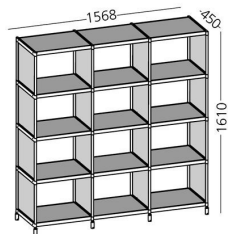

Alias

LIB005 / SEC

Alfredo Häberli

Model a/b: Bookshelf with structure in extruded aluminium profiles, shelves in stove enamelled metal, lateral panels in methacrylate. Model c: Bookshelf with structure in stove enamelled extruded aluminium. Shelves in oak veneered MDF (natural or stained ash grey). Panels in oak veneered aluminium (natural or stained ash grey).