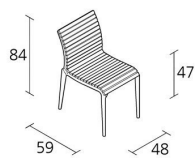

## TEAK CHAIR / 475\_0

*Alberto Meda*

Stacking chair for outdoor use with structure in stove enamelled die-cast aluminium. Seat and back in raw teak flats.

Max number pieces per a box

0,376

Volume in m<sup>3</sup>

9,5

Gross weight in Kg