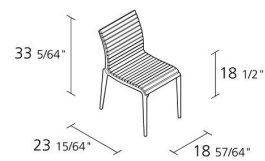

## TEAK CHAIR / 475\_0

*Alberto Meda*

Stacking chair for outdoor use with structure in stove enamelled die-cast aluminium. Seat and back in raw teak flats.

Max number pieces per a box

0,376

Volume in m<sup>3</sup>

9,5

Gross weight in Kg