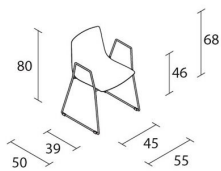

## SLIM CHAIR SLEDGE ARM / 89B

*PearsonLloyd*

*Slim chair* is a family born of the search for a universal and flexible seat that can blend with ease into different environments, from the office to the contract sector, and even private dwellings.