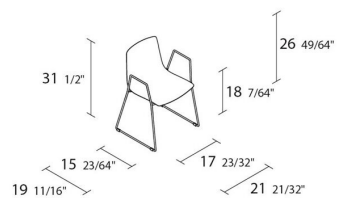

## SLIM CHAIR SLEDGE ARM / 89B

*PearsonLloyd*

*Slim chair* is a family born of the search for a universal and flexible seat that can blend with ease into different environments, from the office to the contract sector, and even private dwellings.