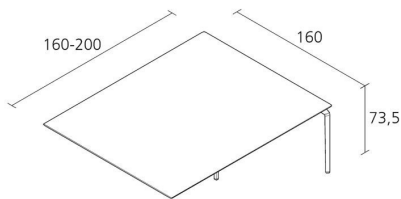

## TEC SYSTEM 1600 / 673

*Alfredo Häberli*

Table "central" modul with 2 legs and structure composed by die-cast and extruded aluminium elements. Stove enamelled or polished structure. Top in plywood white Full Color.  
Top also available with cable management with possibility to have: - cables hole - panel (cod. 642) - charger