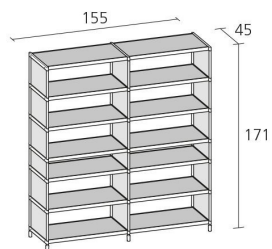

## LIB019 / SEC

*Alfredo Häberli*

Bookshelf with structure in stove enamelled extruded aluminium. Shelves in oak veneered MDF (natural or stained ash grey). Panels in oak veneered aluminium (natural or stained ash grey).