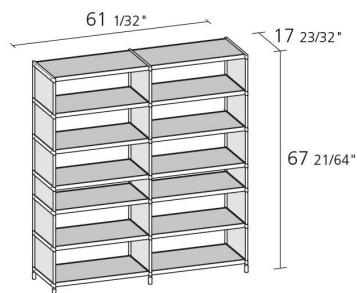

## LIB019 / SEC

*Alfredo Häberli*

Bookshelf with structure in stove enamelled extruded aluminium. Shelves in oak veneered MDF (natural or stained ash grey). Panels in oak veneered aluminium (natural or stained ash grey).