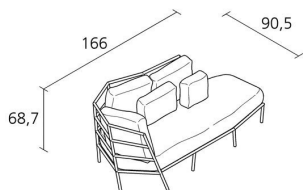

Alias

DEHORS / 373_0

Michele De Lucchi

Dormeuse for outdoor use with structure in stove enamelled steel. Removable cover in Création Baumann® fabric or 100% coloured acrylic fabric and stuffing in expanded alkyl resin. Cushions included in the prices.