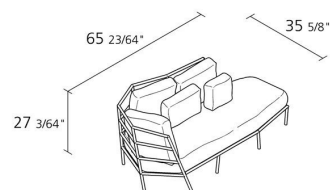

Alias

DEHORS / 373_0

Michele De Lucchi

Dormeuse for outdoor use with structure in stove enamelled steel. Removable cover in Création Baumann® fabric or 100% coloured acrylic fabric and stuffing in expanded alkyl resin. Cushions included in the prices.