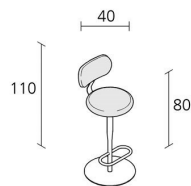

Alias

ATLAS STOOL / 762

Jasper Morrison

High stool with stove enamelled steel base plate, leg in conic stove enamelled steel, swivel seat in MDF and back in plywood and expanded polyurethane, upholstered with fabric.

0,347

Volume in m³

20

Gross weight in Kg

FINISHES ATLAS STOOL / 762

STOVE ENAMELLED STEEL

A019 A022 A047

ALUMINIUM & STEEL