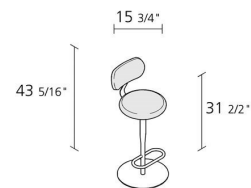

Alias

ATLAS STOOL / 762

Jasper Morrison

High stool with stove enamelled steel base plate, leg in conic stove enamelled steel, swivel seat in MDF and back in plywood and expanded polyurethane, upholstered with fabric.

0,347

Volume in m³

20

Gross weight in Kg

FINISHES ATLAS STOOL / 762

STOVE ENAMELLED STEEL

A019 A022 A047

ALUMINIUM & STEEL