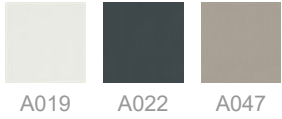

0,347

Volume in m³

20

Gross weight in Kg

FINISHES ATLAS STOOL / 762

STOVE ENAMELLED STEEL

A019 A022 A047

ALUMINIUM & STEEL

A011 A019 A022 A047

LAMINATE

L005 L006 L008 L010

FULL COLOR

FC01 FC04

STOVE ENAMELLED FULL COLOR

V007 V003

KVADRAT® CANVAS (EXAMPLES)