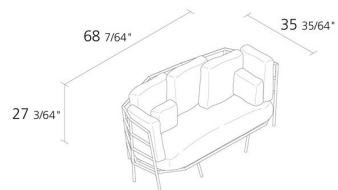

Alias

DEHORS / 371_0

Michele De Lucchi

Two-seater sofa for outdoor use with structure in stove enamelled steel. Removable cover in Création Baumann® fabric or 100% coloured acrylic fabric and stuffing in expanded alkylid resin. Cushions included in the prices.