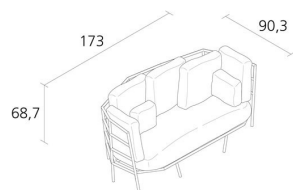

Alias

DEHORS / 371_0

Michele De Lucchi

Two-seater sofa for outdoor use with structure in stove enamelled steel. Removable cover in Création Baumann® fabric or 100% coloured acrylic fabric and stuffing in expanded alkylid resin. Cushions included in the prices.