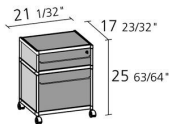

Alias

CAR017 / SEC

Alfredo Häberli

Trolley with structure in extruded aluminium profiles, shelf and 2 drawers (1 with key) in stove enamelled metal, lateral and back panels in methacrylate. Grey plastic castors and handles in chromed steel wire.