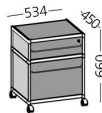

Alias

CAR017 / SEC

Alfredo Häberli

Trolley with structure in extruded aluminium profiles, shelf and 2 drawers (1 with key) in stove enamelled metal, lateral and back panels in methacrylate. Grey plastic castors and handles in chromed steel wire.