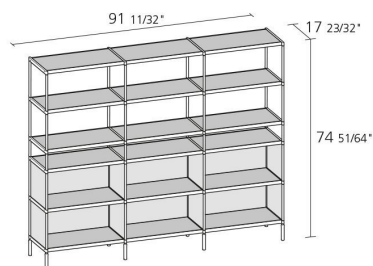

## LIB021 / SEC

*Alfredo Häberli*

Bookshelf with structure in stove enamelled extruded aluminium. Shelves in oak veneered MDF (natural or stained ash grey). Panels in oak veneered aluminium (natural or stained ash grey).