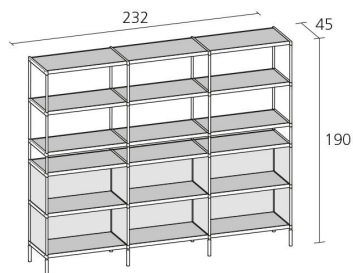

## LIB021 / SEC

*Alfredo Häberli*

Bookshelf with structure in stove enamelled extruded aluminium. Shelves in oak veneered MDF (natural or stained ash grey). Panels in oak veneered aluminium (natural or stained ash grey).