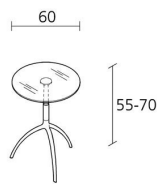

## TREE TABLE / 950

*Paolo Rizzatto*

Height adjustable occasional table with structure in black (A009) stove enamelled die-cast aluminium, top in clear crystal (thickness 12mm).

Max number pieces  
per a box

0,288

Volume in m<sup>3</sup>

13

Gross weight in Kg

---