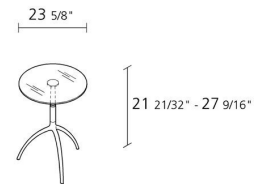

## TREE TABLE / 950

*Paolo Rizzatto*

Height adjustable occasional table with structure in black (A009) stove enamelled die-cast aluminium, top in clear crystal (thickness 12mm).

Max number pieces  
per a box

0,288

Volume in m<sup>3</sup>

13

Gross weight in Kg

---