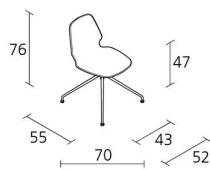

## SELINUNTE TRESTLE / 54F

*Alfredo Häberli*

Chair with 4-star base in stove enamelled or chromed steel; seat and back in solid plastic material.