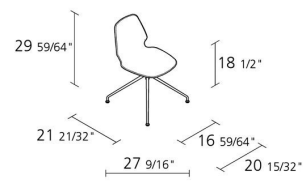

## SELINUNTE TRESTLE / 54F

*Alfredo Häberli*

Chair with 4-star base in stove enamelled or chromed steel; seat and back in solid plastic material.