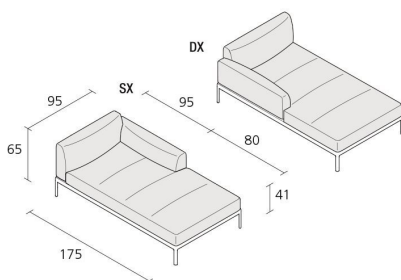

## ALUZEN DORMEUSE 175X95 / P08

*Ludovica+Roberto Palomba*

Modular dormeuse element with structure in stove enamelled or polished aluminium. Seat, back and armrest with removable cover in eco-leather, fabric or leather. Available in version right or left.