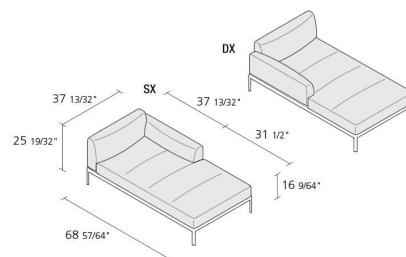

## ALUZEN DORMEUSE 175X95 / P08

*Ludovica+Roberto Palomba*

Modular dormeuse element with structure in stove enamelled or polished aluminium. Seat, back and armrest with removable cover in eco-leather, fabric or leather. Available in version right or left.