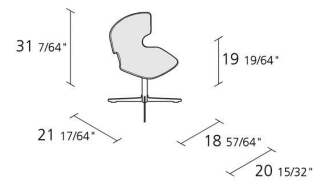

## ENNA CROSS / 52D

*Alfredo Häberli*

Self adjusting swivel armchair with structure in stove enamelled steel. Seat and back in solid plastic material padded with CFC free expanded polyurethane foam, removable cover in fabric, synthetic-leather or in leather.