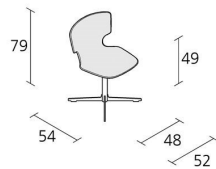

## ENNA CROSS / 52D

*Alfredo Häberli*

Self adjusting swivel armchair with structure in stove enamelled steel. Seat and back in solid plastic material padded with CFC free expanded polyurethane foam, removable cover in fabric, synthetic-leather or in leather.