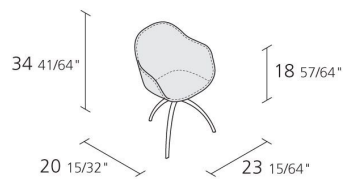

## NEW LADY / 07A

*Paolo Rizzatto*

Small armchair with 3-legs base in die-cast aluminium stove enamelled or polished. Seat and back in plastic material covered with leather (cover is not removable).