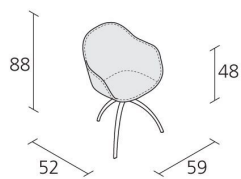

## NEW LADY / 07A

*Paolo Rizzatto*

Small armchair with 3-legs base in die-cast aluminium stove enamelled or polished. Seat and back in plastic material covered with leather (cover is not removable).