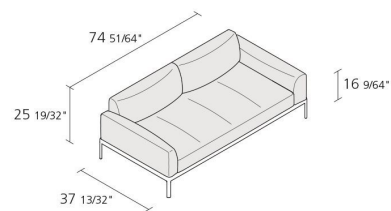

Alias

ALUZEN SOFA 2 / P02

Ludovica + Roberto Palomba

Two-seater sofa with structure in stove enamelled or polished aluminium. Seat, back and armrests with removable cover in eco-leather, fabric or leather.