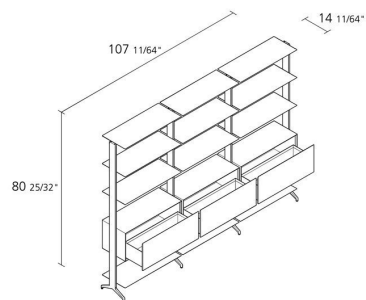

Alias

ALINE / J04

Dante Bonuccelli

Bookshelf with structure in extruded aluminium e shelves in stove enameled aluminum and drawers in lacquered MDF 360mm depth. Height adjustable feet in matt anodized aluminium.