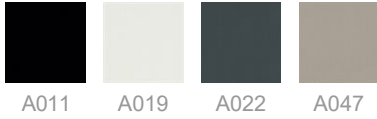

Alias

ALINE / J04

Dante Bonuccelli

Bookshelf with structure in extruded aluminium e shelves in stove enameled aluminum and drawers in lacquered MDF 360mm depth. Height adjustable feet in matt anodized aluminium.

INFORMATION

FINISHES ALINE / J04

ALUMINIUM & STEEL

STOVE ENAMELLED MDF

CAIMI® PANELS