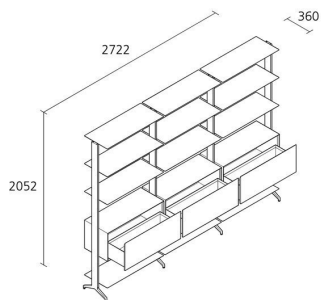

Alias

ALINE / J04

Dante Bonuccelli

Bookshelf with structure in extruded aluminium e shelves in stove enameled aluminum and drawers in lacquered MDF 360mm depth. Height adjustable feet in matt anodized aluminium.