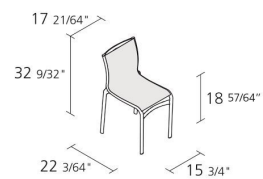

## HIGHFRAME 40 OUTDOOR / 416\_O

Stacking chair with structure composed of extruded aluminium profile and die-cast aluminium elements, seat and back in fire retardant PVC covered polyester mesh.