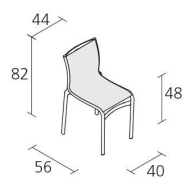

## HIGHFRAME 40 OUTDOOR / 416\_O

Stacking chair with structure composed of extruded aluminium profile and die-cast aluminium elements, seat and back in fire retardant PVC covered polyester mesh.