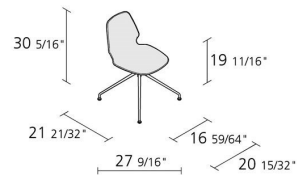

Alias

TINDARI TRESTLE / 56F

Alfredo Häberli

Armchair with 4-star base in stove enamelled or chromed steel. Seat and back in solid plastic material padded with CFC free expanded polyurethane foam, removable cover in fabric, synthetic-leather or leather.