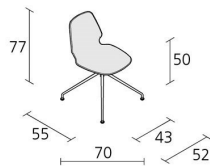

Alias

TINDARI TRESTLE / 56F

Alfredo Häberli

Armchair with 4-star base in stove enamelled or chromed steel. Seat and back in solid plastic material padded with CFC free expanded polyurethane foam, removable cover in fabric, synthetic-leather or leather.