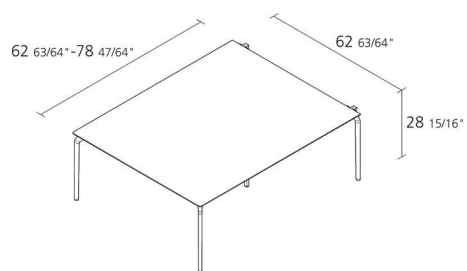

Alias

TEC SYSTEM 1600 / 671

Alfredo Häberli

Table "outset" modul with 4 legs and structure composed by die-cast and extruded aluminium elements. Stove enamelled or polished structure. Top in plywood white Full Color. Top also available with cable management with possibility to have: - cables hole- panel (cod. 642) - charger