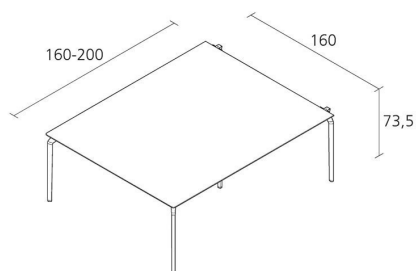

Alias

TEC SYSTEM 1600 / 671

Alfredo Häberli

Table "outset" modul with 4 legs and structure composed by die-cast and extruded aluminium elements. Stove enamelled or polished structure. Top in plywood white Full Color. Top also available with cable management with possibility to have: - cables hole- panel (cod. 642) - charger