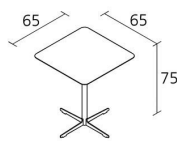

Alias

CROSS TABLE / 574

Alfredo Häberli

Square table with top in white Full Color laminate (thickness 12 mm) and base stove enamelled or chromated steel.

INFORMATION

Warranty 10 years

Recyclable

2

Boxes number

1

Max number pieces
per a box

0,194

Volume in m³

15,3

Gross weight in Kg

FINISHES CROSS TABLE / 574