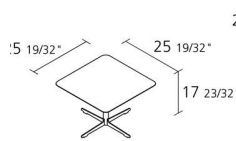

Alias

CROSS TABLE / 574

Alfredo Häberli

Square table with top in white Full Color laminate (thickness 12 mm) and base stove enamelled or chromated steel.

INFORMATION

Warranty 10 years

Recyclable

2

Boxes number

1

Max number pieces
per a box

0,194

Volume in m³

15,3

Gross weight in Kg

FINISHES CROSS TABLE / 574