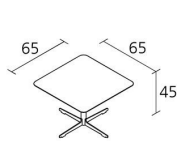

Alias

CROSS TABLE / 574

Alfredo Häberli

Square table with top in white Full Color laminate (thickness 12 mm) and base stove enamelled or chromated steel.

INFORMATION

Warranty 10 years

Recyclable

2

Boxes number

1

Max number pieces
per a box

0,194

Volume in m³

15,3

Gross weight in Kg

FINISHES CROSS TABLE / 574