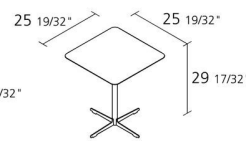

Alias

CROSS TABLE / 574

Alfredo Häberli

Square table with top in white Full Color laminate (thickness 12 mm) and base stove enamelled or chromated steel.

INFORMATION

Warranty 10 years

Recyclable

2

Boxes number

1

Max number pieces
per a box

0,194

Volume in m³

15,3

Gross weight in Kg

FINISHES CROSS TABLE / 574