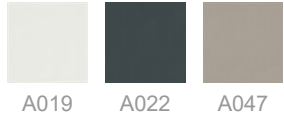

0,262

Volume in m³

26

Gross weight in Kg

FINISHES ATLAS TABLE / 796

STOVE ENAMELLED STEEL

A019 A022 A047

ALUMINIUM & STEEL

A011 A019 A022 A047

LAMINATE

L005 L006 L008 L010

FULL COLOR

FC01 FC04

STOVE ENAMELLED FULL COLOR

V007 V003

KVADRAT® CANVAS (EXAMPLES)