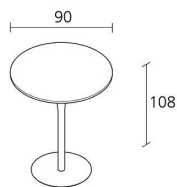

Alias

ATLAS TABLE / 796

Jasper Morrison

Round table with 80 mm diameter stove enamelled steel leg; 530 mm diameter base in stove enamelled steel. Top:

- laminate and maple heart-wood edge
- Full Color plywood, th. 12 mm

ON REQUEST: also available in maple