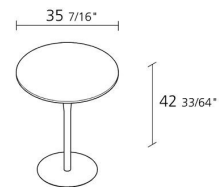

Alias

ATLAS TABLE / 796

Jasper Morrison

Round table with 80 mm diameter stove enamelled steel leg; 530 mm diameter base in stove enamelled steel. Top:

- laminate and maple heart-wood edge
- Full Color plywood, th. 12 mm

ON REQUEST: also available in maple