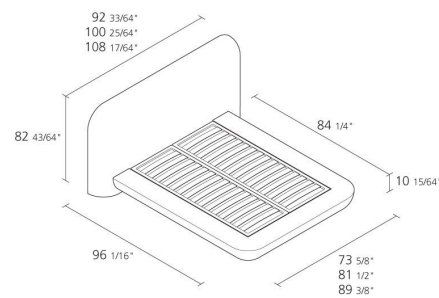

Alias

OKOME BED / 28A

Nendo

Bed with upholstered headboard and structure. Removable cover in eco leather Serge Ferrari®, Camira® fabric or Kvadrat® fabric or Pelle Frau® leather. Wooden staves.

Mattress not included.

Bed sizes:

- 187 x 214 cm (suggested mattress size: 160x200 cm)
- 207 x 214 cm (suggested mattress size: 180x200 cm)
- 227 x 214 cm (suggested mattress size: 200x200 cm).

INFORMATION

Warranty 3 years

Removable covers

4

Boxes number

1

Max number pieces
per a box

1,728

Volume in m³

122

Gross weight in Kg