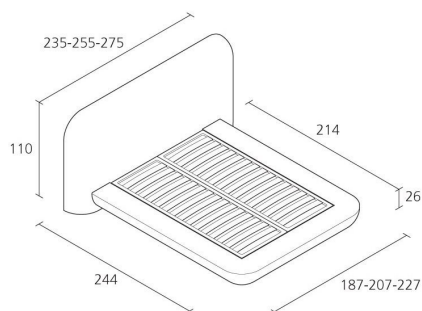

Alias

OKOME BED / 28A

Nendo

Bed with upholstered headboard and structure. Removable cover in eco leather Serge Ferrari®, Camira® fabric or Kvadrat® fabric or Pelle Frau® leather. Wooden staves.

Mattress not included.

Bed sizes:

- 187 x 214 cm (suggested mattress size: 160x200 cm)
- 207 x 214 cm (suggested mattress size: 180x200 cm)
- 227 x 214 cm (suggested mattress size: 200x200 cm).

INFORMATION

Warranty 3 years

Removable covers

4

Boxes number

1

Max number pieces
per a box

1,728

Volume in m³

122

Gross weight in Kg