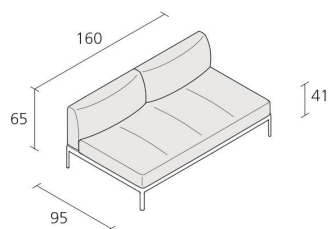

Alias

ALUZEN MODUL 160X95 / P04

Ludovica+Roberto Palomba

Modular 2- seater element with structure in stove enamelled or polished aluminium. Seat and back with removable cover in eco-leather, fabric or leather.