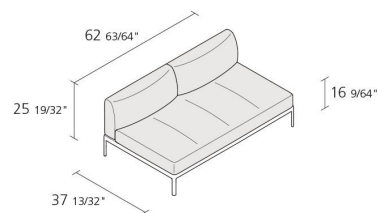

Alias

ALUZEN MODUL 160X95 / P04

Ludovica+Roberto Palomba

Modular 2- seater element with structure in stove enamelled or polished aluminium. Seat and back with removable cover in eco-leather, fabric or leather.