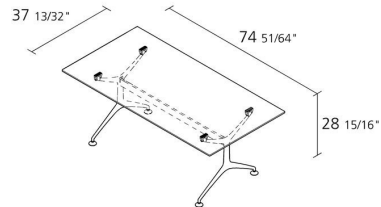

Alias

FRAMETABLE 190 / 496_190

Alberto Meda

Fixed table with structure made of die-cast aluminium elements, with stove enamelled or polished finish. Top: - alveolar aluminium edged with polycarbonate sheet laminate in various colours, thickness 18 mm- extra light tempered glass, thickness 12 mm - glass sandwich, thickness 16 mm