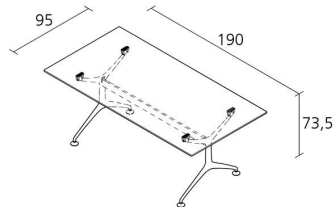

Alias

FRAMETABLE 190 / 496_190

Alberto Meda

Fixed table with structure made of die-cast aluminium elements, with stove enamelled or polished finish. Top: - alveolar aluminium edged with polycarbonate sheet laminate in various colours, thickness 18 mm- extra light tempered glass, thickness 12 mm - glass sandwich, thickness 16 mm