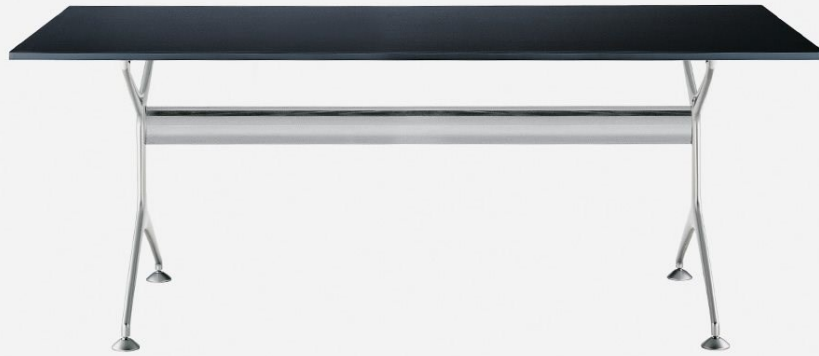

Alias

FRAMETABLE 190 / 496_190

Alberto Meda

Fixed table with structure made of die-cast aluminium elements, with stove enamelled or polished finish. Top: - alveolar aluminium edged with polycarbonate sheet laminate in various colours, thickness 18 mm- extra light tempered glass, thickness 12 mm - glass sandwich, thickness 16 mm

INFORMATION

Warranty 10 years

Recyclable

FINISHES FRAMETABLE 190 / 496_190

POLISHED ALUMINIUM

AB

STOVE ENAMELLED ALUMINIUM

A009