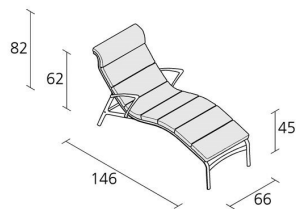

Alias

LONGFRAME SOFT / 415_0

Chaise longue with arms for outdoor with structure made of extruded aluminium profile and die-cast aluminium elements. Seat and back in fire retardant PVC covered polyester mesh; removable cushion with upholstery in draining expanded polyurethane and cover in Tempotest® fabric, eco-leather Serge Ferrari® or Création Baumann® fabrics. Black Kevlar bracing wire.