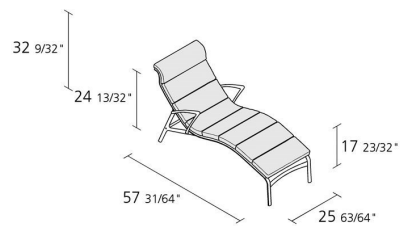

Alias

LONGFRAME SOFT / 415_0

Chaise longue with arms for outdoor with structure made of extruded aluminium profile and die-cast aluminium elements. Seat and back in fire retardant PVC covered polyester mesh; removable cushion with upholstery in draining expanded polyurethane and cover in Tempotest® fabric, eco-leather Serge Ferrari® or Création Baumann® fabrics. Black Kevlar bracing wire.