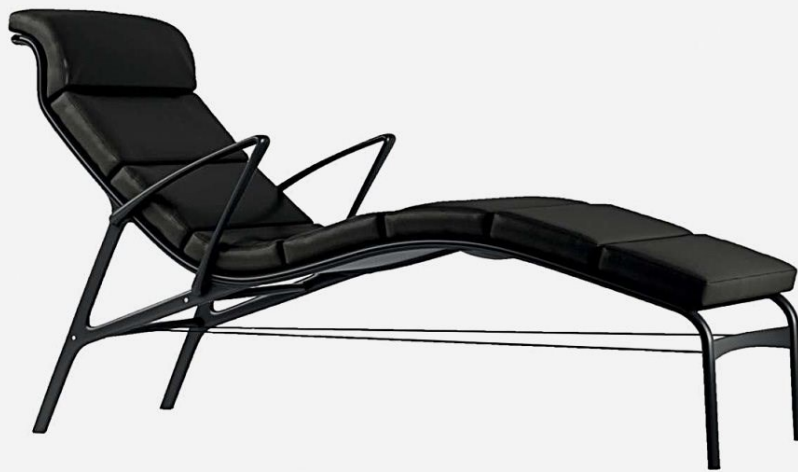

Alias

LONGFRAME SOFT / 415_0

Chaise longue with arms for outdoor with structure made of extruded aluminium profile and die-cast aluminium elements. Seat and back in fire retardant PVC covered polyester mesh; removable cushion with upholstery in draining expanded polyurethane and cover in Tempotest® fabric, eco-leather Serge Ferrari® or Création Baumann® fabrics. Black Kevlar bracing wire.

20

Gross weight in Kg

FINISHES LONGFRAME SOFT / 415_O

STOVE ENAMELLED ALUMINIUM

MESH A

MESH B

'TEMPOTEST' FABRIC

CREATION BAUMANN (EXAMPLES)