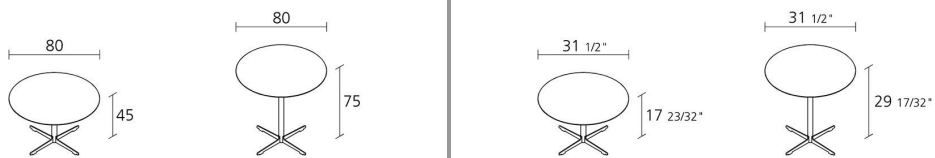

## CROSS TABLE / 573

*Alfredo Häberli*

Round table with top in white Full Color plywood (thickness 12 mm) and base stove enamelled or chromed steel.

Max number pieces  
per a box

0,204

Volume in m<sup>3</sup>

17,1

Gross weight in Kg

---