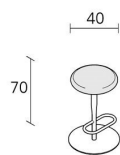

## ATLAS STOOL / 756

*Jasper Morrison*

Medium height stool with stove enamelled steel base plate, leg in conic stove enamelled steel, swivel seat in MDF and expanded polyurethane upholstered with fabric.