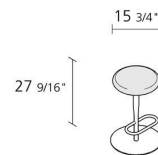

## ATLAS STOOL / 756

*Jasper Morrison*

Medium height stool with stove enamelled steel base plate, leg in conic stove enamelled steel, swivel seat in MDF and expanded polyurethane upholstered with fabric.

1

Max number pieces  
per a box

0,242

Volume in m<sup>3</sup>

17

Gross weight in Kg

---