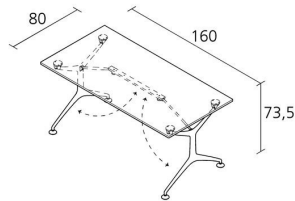

## FRAMETABLE 160F / 495\_160F

*Alberto Meda*

Folding table with structure made of die-cast aluminium elements, with stove enamelled or polished finish. Top in aluminium alloy panel edged with polycarbonate sheet, thickness 18 mm, laminate in various colours.