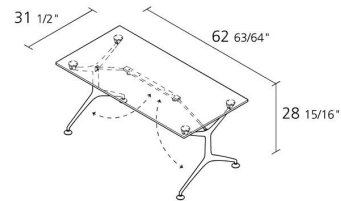

## FRAMETABLE 160F / 495\_160F

*Alberto Meda*

Folding table with structure made of die-cast aluminium elements, with stove enamelled or polished finish. Top in aluminium alloy panel edged with polycarbonate sheet, thickness 18 mm, laminate in various colours.