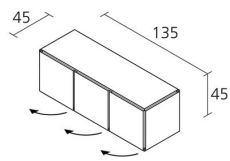

Alias

MOBILE ZERO 45X135 / M03

Ron Gilad

Cabinet with stove enamelled aluminium structure. Doors and panels available in stove enamelled aluminium. All doors open towards link.

INFORMATION

Warranty 10 years