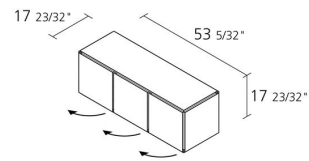

Alias

MOBILE ZERO 45X135 / M03

Ron Gilad

Cabinet with stove enamelled aluminium structure. Doors and panels available in stove enamelled aluminium. All doors open towards link.

INFORMATION

Warranty 10 years