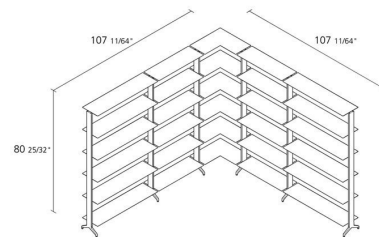

Alias

ALINE / J05

Dante Bonuccelli

Corner bookshelf with structure in extruded aluminium e shelves in stove enameled aluminium 300mm depth. Height adjustable feet in matt anodized aluminum.

INFORMATION

FINISHES ALINE / J05