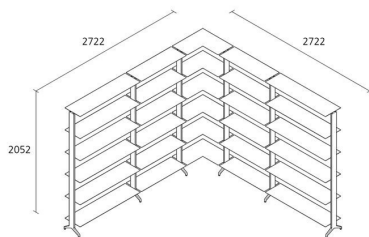

Alias

ALINE / J05

Dante Bonuccelli

Corner bookshelf with structure in extruded aluminium e shelves in stove enameled aluminium 300mm depth. Height adjustable feet in matt anodized aluminum.

INFORMATION

FINISHES ALINE / J05