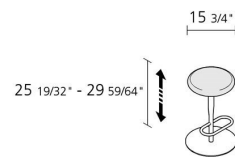

Alias

ATLAS STOOL / 757

Jasper Morrison

Height adjustable stool with stove enamelled steel base plate, leg in conic stove enamelled steel, swivel seat in MDF and expanded polyurethane upholstered with fabric.

0,242

Volume in m³

21

Gross weight in Kg

FINISHES ATLAS STOOL / 757

STOVE ENAMELLED STEEL

A019 A022 A047

ALUMINIUM & STEEL