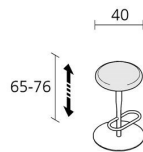

Alias

ATLAS STOOL / 757

Jasper Morrison

Height adjustable stool with stove enamelled steel base plate, leg in conic stove enamelled steel, swivel seat in MDF and expanded polyurethane upholstered with fabric.

0,242

Volume in m³

21

Gross weight in Kg

FINISHES ATLAS STOOL / 757

STOVE ENAMELLED STEEL

A019 A022 A047

ALUMINIUM & STEEL