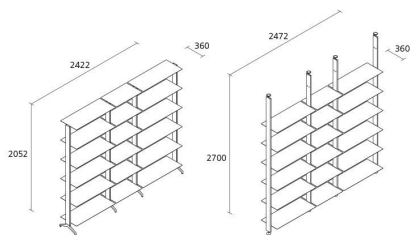

Alias

ALINE / J09

Dante Bonuccelli

Bookshelf with structure in extruded aluminium e shelves in stove enamelled aluminium
360mm depth. Height adjustable feet in matt anodized aluminium.

INFORMATION

FINISHES ALINE / J09