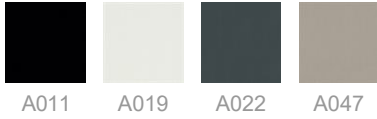

FINISHES ALINE / J09

ALUMINIUM & STEEL