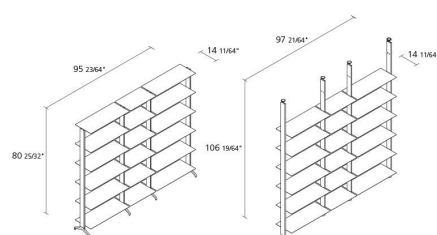

Alias

ALINE / J09

Dante Bonuccelli

Bookshelf with structure in extruded aluminium e shelves in stove enamelled aluminium
360mm depth. Height adjustable feet in matt anodized aluminium.

INFORMATION

FINISHES ALINE / J09