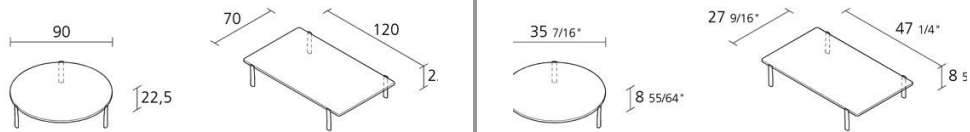

Alias

ELEVEN TABLE SINGULAR / 955

PearsonLloyd

Coffee table with square or round lacquered MDF top; structure composed of stove enamelled or polished aluminium legs.

INFORMATION

Warranty 10 years

Recyclable

2

Boxes number

1

Max number pieces
per a box

0,053

Volume in m³

12,5

Gross weight in Kg