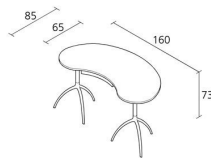

Alias

TREE TABLE / 909

Paolo Rizzatto

Desk with structure in black (A009) stove enamelled die-cast aluminium, top in veneered plywood natural ash (thickness 25mm). Drawer in plywood.

INFORMATION

Warranty 5 years

Recyclable

3

Boxes number

1

Max number pieces
per a box

0,895

Volume in m³

38

Gross weight in Kg

FINISHES TREE TABLE / 909

POLISHED ALUMINIUM

AB

STOVE ENAMELLED STEEL

A009

STOVE ENAMELLED ALUMINIUM

A009