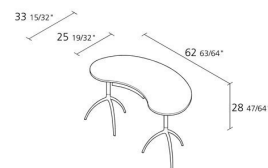

Alias

TREE TABLE / 909

Paolo Rizzatto

Desk with structure in black (A009) stove enamelled die-cast aluminium, top in veneered plywood natural ash (thickness 25mm). Drawer in plywood.

INFORMATION

Warranty 5 years

Recyclable

3

Boxes number

1

Max number pieces
per a box

0,895

Volume in m³

38