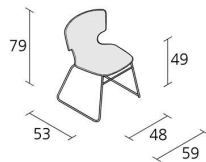

Alias

ENNA CHAIR / 52B

Alfredo Häberli

Armchair with structure in stove enamelled or chromed steel. Seat and back in solid plastic material padded with CFC free expanded polyurethane foam, removable cover in fabric, synthetic-leather or in leather. Also available in stacking version.

Max number pieces
per a box

0,376

Volume in m³

12,50

Gross weight in Kg

FINISHES ENNA CHAIR / 52B

STOVE ENAMELLED STEEL

A011 A019 A047