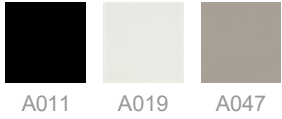

Max number pieces
per a box

0,376

Volume in m³

12,50

Gross weight in Kg

FINISHES ENNA CHAIR / 52B

STOVE ENAMELLED STEEL

A011 A019 A047

STOVE ENAMELLED ALUMINIUM

A009 A016

WOOD

RV RVT RC

COLOURED STAINS

V131 V140 V142

LEATHER PELLE FRAU® COLOR SYSTEM

B004 B006 B020 B026 B030 B056 B057 B080