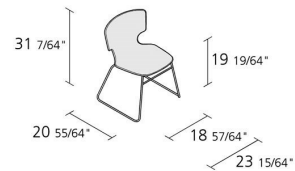

Alias

ENNA CHAIR / 52B

Alfredo Häberli

Armchair with structure in stove enamelled or chromed steel. Seat and back in solid plastic material padded with CFC free expanded polyurethane foam, removable cover in fabric, synthetic-leather or in leather. Also available in stacking version.

Max number pieces
per a box

0,376

Volume in m³

12,50

Gross weight in Kg

FINISHES ENNA CHAIR / 52B

STOVE ENAMELLED STEEL

A011 A019 A047