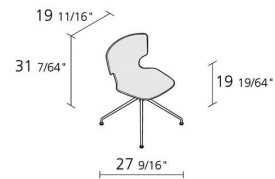

Alias

ENNA TRESTLE / 52F

Alfredo Häberli

Armchair with 4-star base in stove enamelled or chromed steel. Seat and back in solid plastic material padded with CFC free expanded polyurethane foam, removable cover in fabric, synthetic-leather or leather.

Max number pieces
per a box

0,409

Volume in m³

9

Gross weight in Kg

FINISHES ENNA TRESTLE / 52F

STOVE ENAMELLED STEEL

STOVE ENAMELLED ALUMINIUM