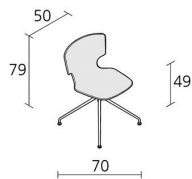

Alias

ENNA TRESTLE / 52F

Alfredo Häberli

Armchair with 4-star base in stove enamelled or chromed steel. Seat and back in solid plastic material padded with CFC free expanded polyurethane foam, removable cover in fabric, synthetic-leather or leather.

Max number pieces
per a box

0,409

Volume in m³

9

Gross weight in Kg

FINISHES ENNA TRESTLE / 52F

STOVE ENAMELLED STEEL

STOVE ENAMELLED ALUMINIUM