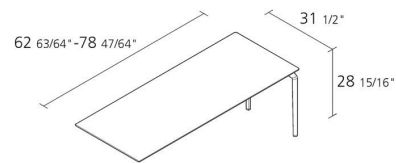

Alias

TEC SYSTEM 800 / 678

Alfredo Häberli

Table "end" modul with 2 legs and structure composed by die-cast and extruded aluminium elements. Stove enamelled or polished structure. Top in plywood white Full Color. Top also available with cable management with possibility to have: - cables hole - panel (cod. 642) - charger