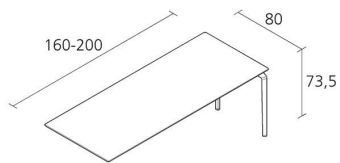

Alias

TEC SYSTEM 800 / 678

Alfredo Häberli

Table "end" modul with 2 legs and structure composed by die-cast and extruded aluminium elements. Stove enamelled or polished structure. Top in plywood white Full Color. Top also available with cable management with possibility to have: - cables hole - panel (cod. 642) - charger