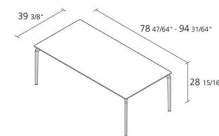

## TEC 1000 / 632

*Alfredo Häberli*

Modular table with structure in die-cast and extruded aluminium.

Top in:

- plywood Full Color th. 12 mm
- bilaminate white th. 18 mm
- plywood whitened or dark oak veneered th. 12 mm