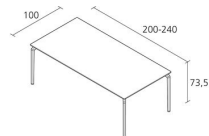

## TEC 1000 / 632

*Alfredo Häberli*

Modular table with structure in die-cast and extruded aluminium.

Top in:

- plywood Full Color th. 12 mm
- bilaminate white th. 18 mm
- plywood whitened or dark oak veneered th. 12 mm