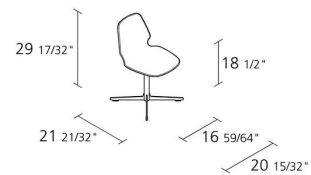

Alias

SELINUNTE CROSS / 559

Alfredo Häberli

Self adjusting swivel chair with structure in stove enamelled steel. Seat and back in solid plastic material.

INFORMATION

Fire-retardancy (on request)

100% Recyclable

1

Boxes number

1

Max number pieces per a box

0,409

Volume in m³

8

Gross weight in Kg