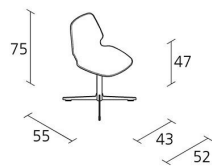

Alias

SELINUNTE CROSS / 559

Alfredo Häberli

Self adjusting swivel chair with structure in stove enamelled steel. Seat and back in solid plastic material.

INFORMATION

Fire-retardancy (on request)

100% Recyclable

1

Boxes number

1

Max number pieces per a box

0,409

Volume in m³

8

Gross weight in Kg