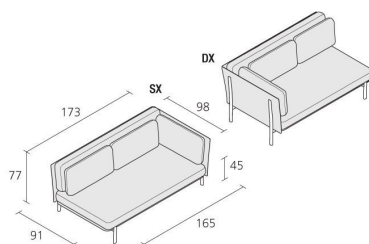

Alias

TWELVE CORNER / 883

PearsonLloyd

Modular 2 seater element sofa right or left with die-cast aluminium legs and steel frame.
Seat cushion, back and arm in polyurethane with removable covers in Camira® or Kvadrat®
fabric or Pelle Frau® leather.

Max number pieces per a box

0,95

Volume in m³

77

Gross weight in Kg

FINISHES TWELVE CORNER / 883

POLISHED ALUMINIUM

AB