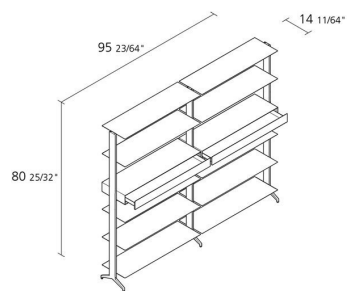

Alias

ALINE / J03

Dante Bonuccelli

Bookshelf with structure in extruded aluminium e shelves in stove enamelled aluminum and drawers in lacquered MDF 360mm depth. Height adjustable feet in matt anodized aluminium.