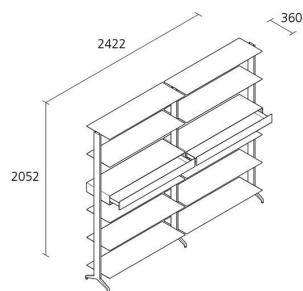

Alias

ALINE / J03

Dante Bonuccelli

Bookshelf with structure in extruded aluminium e shelves in stove enamelled aluminum and drawers in lacquered MDF 360mm depth. Height adjustable feet in matt anodized aluminium.