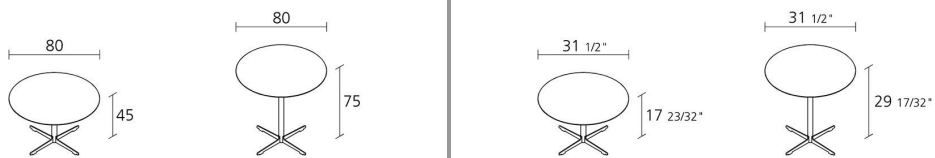

Alias

CROSS TABLE / 573

Alfredo Häberli

Round table with top in white Full Color plywood (thickness 12 mm) and base stove enamelled or chromed steel.

INFORMATION

Warranty 10 years

Recyclable

2

Boxes number

1

Max number pieces
per a box

0,204

Volume in m³

17,1

Gross weight in Kg

FINISHES CROSS TABLE / 573