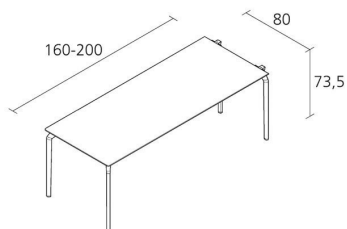

Alias

TEC SYSTEM 800 / 676

Alfredo Häberli

Table "outset" modul with 4 legs and structure composed by die-cast and extruded aluminium elements. Stove enamelled or polished structure. Top in plywood white Full Color. Top also available with cable management with possibility to have: - cables hole- panel (cod. 642) - charger