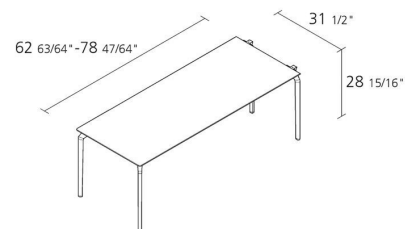

Alias

TEC SYSTEM 800 / 676

Alfredo Häberli

Table "outset" modul with 4 legs and structure composed by die-cast and extruded aluminium elements. Stove enamelled or polished structure. Top in plywood white Full Color. Top also available with cable management with possibility to have: - cables hole- panel (cod. 642) - charger