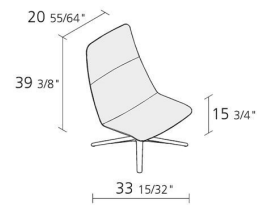

Alias

SLIM LOUNGE HIGH / 817

PearsonLloyd

Self adjusting swivel chair with 4-star base. Structure made of die cast aluminium stove enamelled, polished or chromed. Seat shell made of printed polyurethane and metal frame, with back side made of plastic material covered with Camira® or Kvadrat® fabric or leather Pelle Frau®.

0,74

Volume in m³

23

Gross weight in Kg

FINISHES SLIM LOUNGE HIGH / 817

CHROMED ALUMINIUM

CR

POLISHED ALUMINIUM