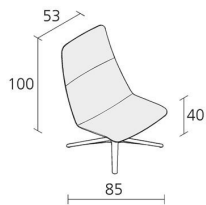

Alias

SLIM LOUNGE HIGH / 817

PearsonLloyd

Self adjusting swivel chair with 4-star base. Structure made of die cast aluminium stove enamelled, polished or chromed. Seat shell made of printed polyurethane and metal frame, with back side made of plastic material covered with Camira® or Kvadrat® fabric or leather Pelle Frau®.

0,74

Volume in m³

23

Gross weight in Kg

FINISHES SLIM LOUNGE HIGH / 817

CHROMED ALUMINIUM

CR

POLISHED ALUMINIUM