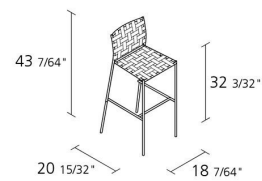

Alias

TAGLIATELLE HIGH STOOL / 719

Jasper Morrison

High stool and structure in stove enamelled steel. Seat and back covered with belts of an elastic material arranged in a criss cross pattern.

INFORMATION

8,6

Gross weight in Kg

FINISHES TAGLIATELLE HIGH STOOL / 719

STOVE ENAMELLED STEEL

A019 A022

ELASTIC BELTS

FE03 FE04 FE05 FE06 FE08 FE09 FE10