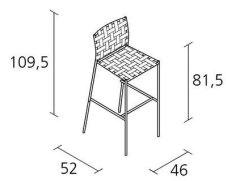

Alias

TAGLIATELLE HIGH STOOL / 719

Jasper Morrison

High stool and structure in stove enamelled steel. Seat and back covered with belts of an elastic material arranged in a criss cross pattern.

INFORMATION

8,6

Gross weight in Kg

FINISHES TAGLIATELLE HIGH STOOL / 719

STOVE ENAMELLED STEEL

A019 A022

ELASTIC BELTS

FE03 FE04 FE05 FE06 FE08 FE09 FE10