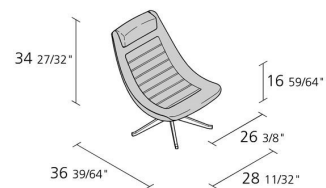

## MANZÙ BLACK / 090\_P

*Pio Manzù*

Armchair with seat and back shell in compact polyurethane moulded together with expanded polyurethane, 5-star base in black (A011) stove enamelled die-cast aluminium, upholstered in black (B030) Pelle Frau® leather.