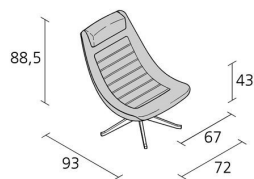

## MANZÙ BLACK / 090\_P

*Pio Manzù*

Armchair with seat and back shell in compact polyurethane moulded together with expanded polyurethane, 5-star base in black (A011) stove enamelled die-cast aluminium, upholstered in black (B030) Pelle Frau® leather.