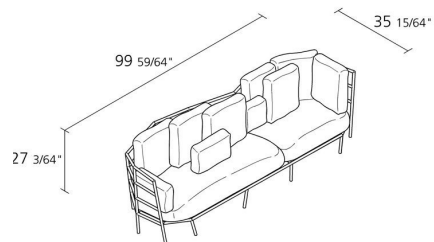

Alias

DEHORS / 372_0

Michele De Lucchi

Three-seater sofa for outdoor use with structure in stove enamelled steel. Removable cover in Création Baumann® fabric or 100% coloured acrylic fabric and stuffing in expanded alkyd resin. Cushions included in the prices.