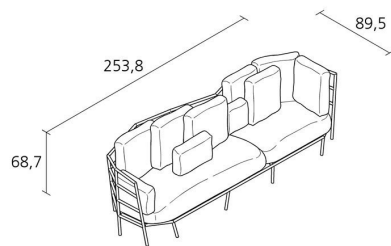

Alias

DEHORS / 372_0

Michele De Lucchi

Three-seater sofa for outdoor use with structure in stove enamelled steel. Removable cover in Création Baumann® fabric or 100% coloured acrylic fabric and stuffing in expanded alkyd resin. Cushions included in the prices.